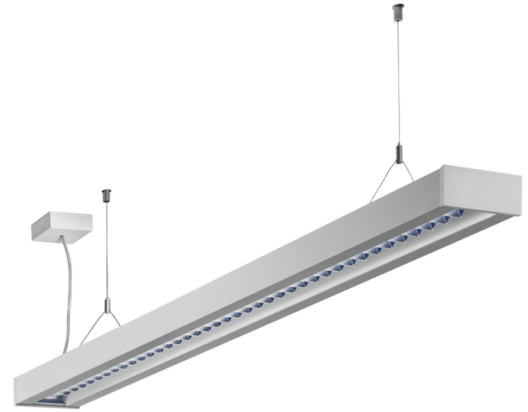

**Art.-No.: YWDZO-PAWS-4001-DU**  
**LED pendant luminaire "ZOLA", c- surface mounting direct distribution, 1415x50x125mm, 40W, 4400lm, 3000K, CRI >80, IP20, UGR <19, switchable**

LED ceiling luminaire, ZOLA series, with direct and direct/indirect beam. Housing made from aluminium, white, powder-coated. Parabolic louvre diffuser, matt. Operating unit can be switched or dimmed (DALI dimmer), integrated. UGR < 16 and screen-compliant in accordance with EN 12464-1. Version with CASAMBI Bluetooth control available. DC compatible.