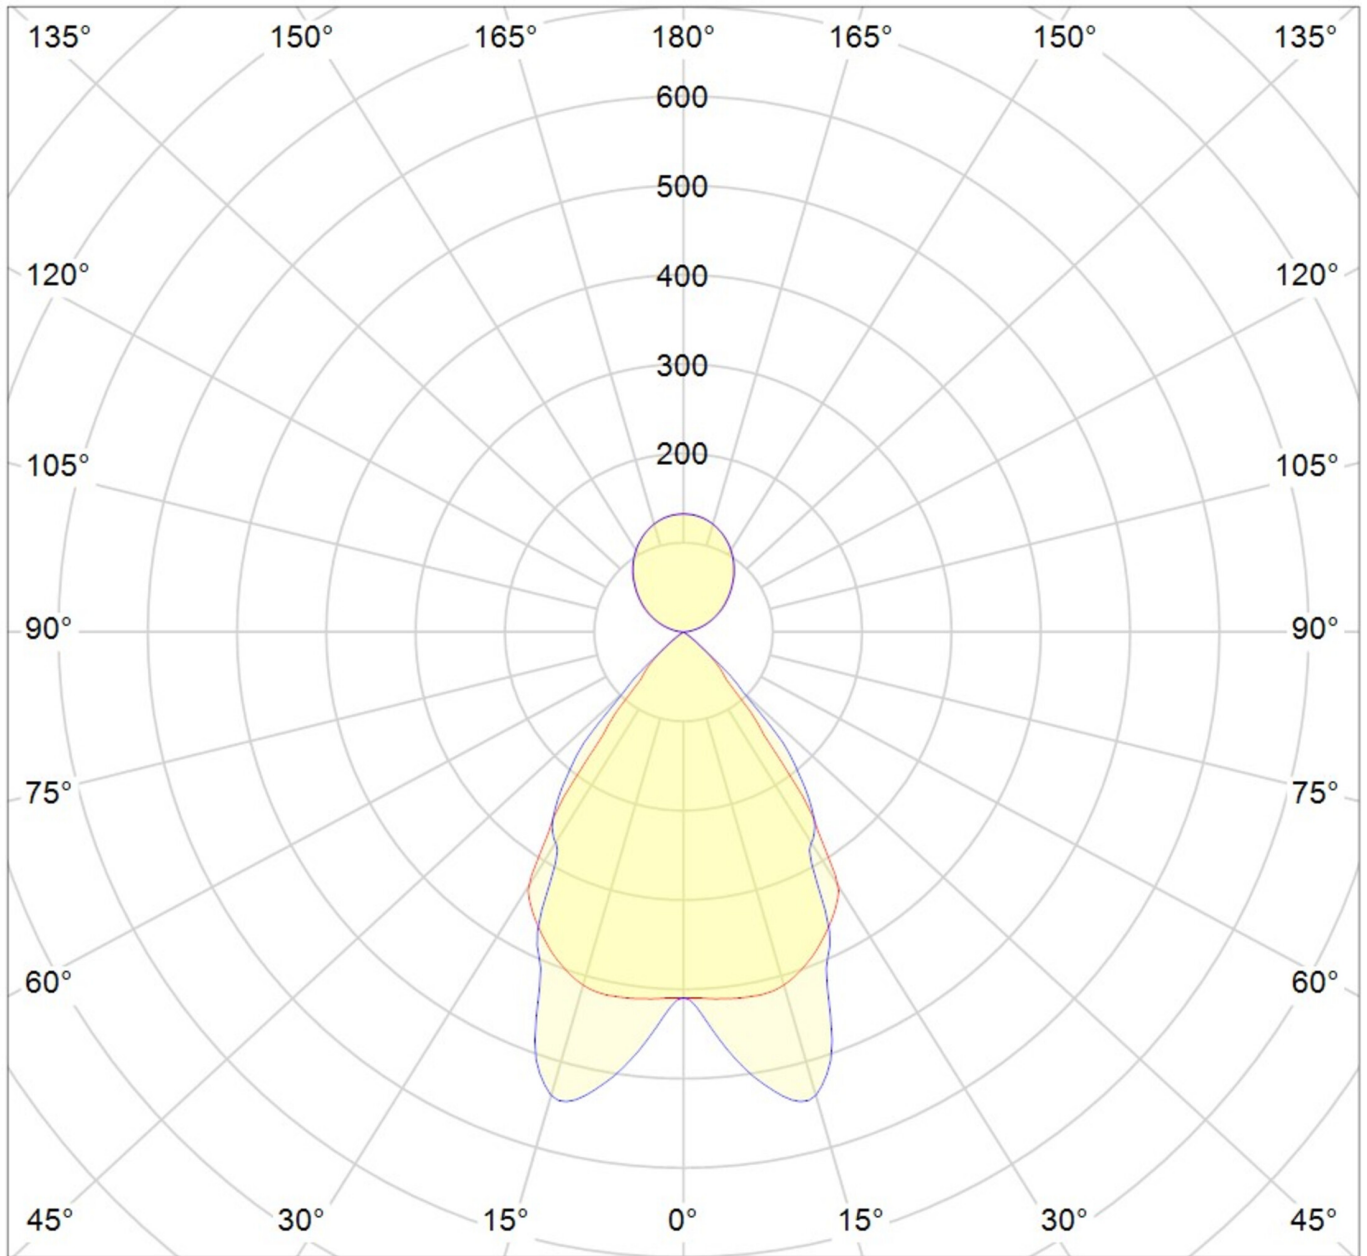

LIGHT DISTRIBUTION

cd/klm

— C0 - C180 — C90 - C270

$\eta = 100\%$