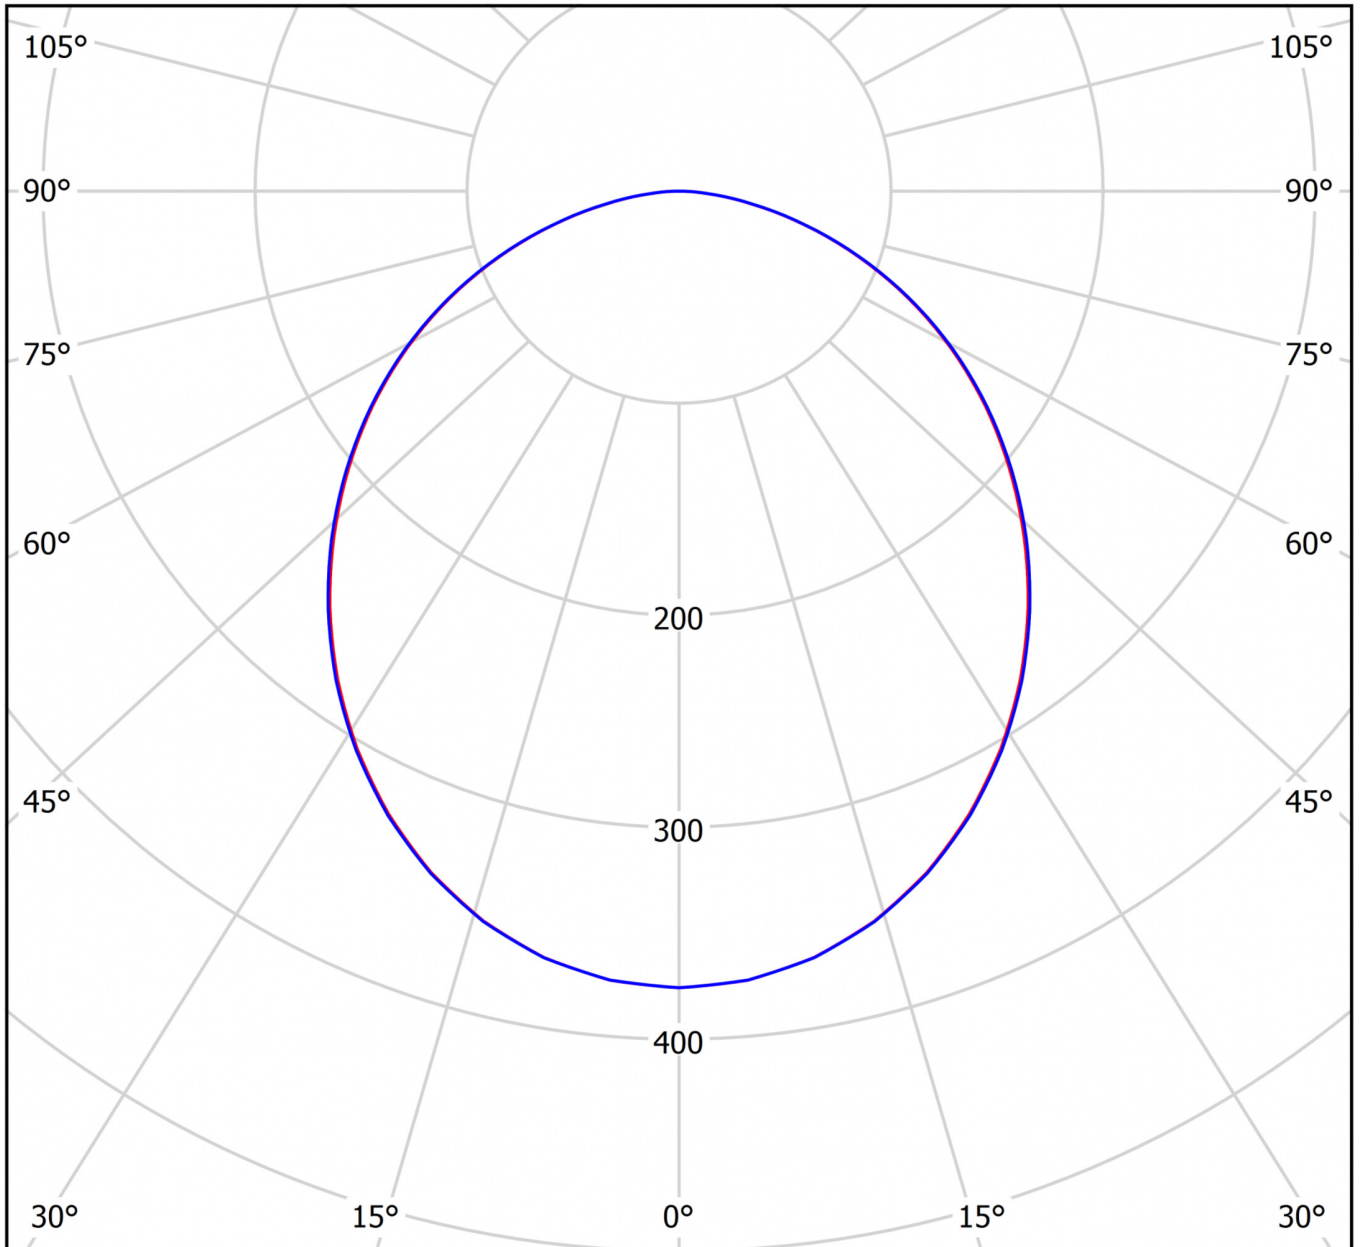

TECHNICAL DATA

Electrical data	
Input Voltage AC	AC 220-240V / 50-60Hz
Power Factor	0.95
System power	72 W
Luminaires on B10A fuse	6 Stk.
Luminaires on B16A fuse	11 Stk.
Luminaires on C10A fuse	10 Stk.
Luminaires on C16A fuse	18 Stk.
DC Ready	Yes
Connection cross section	1.5 mm ²
Electrical version	with internal operating device, switchable
CASAMBI Ready	Yes
Photometrical data	
Light source	LED
Colour temperature	3,000 K
Rated luminous flux	6,750 lm
Luminous efficacy	94 lm/W
Light colour	830
Colour rendering index (CRI)	> 80
Colour tolerance	3
Beam angle	87.6 °
UGR	20.7
Lifetime (h, at 25°C)	50,000 h, L80

Acceptance tests	
Certifications	CE
Protection class	I
Ingress protection (IP) rating	IP 20
Glow wire test	650° C
Ambient temperature	0 to +25 C°
Physical data	
Mounting method	recessed ceiling mounted
Housing material	Aluminium
Housing colour	white
Cover material	PMMA
Height (H)	90 mm
Diameter ø	664 mm
Product weight	9.4 kg
Weight incl. Packaging	9.6 kg
Packaging Length (L)	680 mm
Packaging Width (B)	680 mm
Packaging Height (H)	140 mm

LIGHT DISTRIBUTION

cd/klm

$\eta = 100\%$

— C0 - C180 — C90 - C270