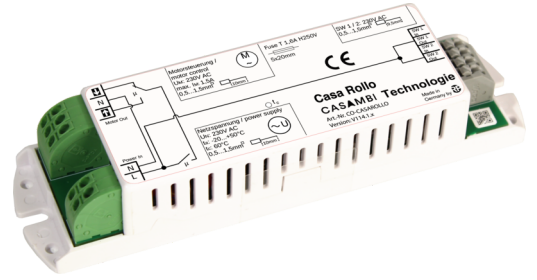

Art.-No.: YMOCA-ROLLO-LR Casa Rollo 2in1 roller shutter control + 2-

The CASA ROLLO roller shutter control allows you to conveniently operate roller shutters, blinds, or awnings via buttons or the handy app. With the additional "Long Range" feature, you can now enjoy reliable control even from greater distances.

TECHNICAL DATA

Electrical data	
Input Voltage AC	AC 220-240V / 50-60Hz
Consumption standby	0.15 W
Output max.	345 VA
Connection cross section	1.5 mm ²
Switch cycles	50,000
Load types	Inductive load
Communication type	Wireless, Casambi
Connection type	Pushbutton
Switching output	345 VA
CASAMBI Inside	Yes
Acceptance tests	
Certifications	CE
Ingress protection (IP) rating	IP 20
Ambient temperature	-20 to +50 C°
Storage temperature	-25 to +75 C°
Housing temperatur max., tc	60 C°
Physical data	
Mounting method	recessed ceiling mounted
Housing material	Polycarbonate
Housing colour	white
Length (L)	143 mm
Width (B)	38 mm
Height (H)	26 mm
Product weight	0.07 kg