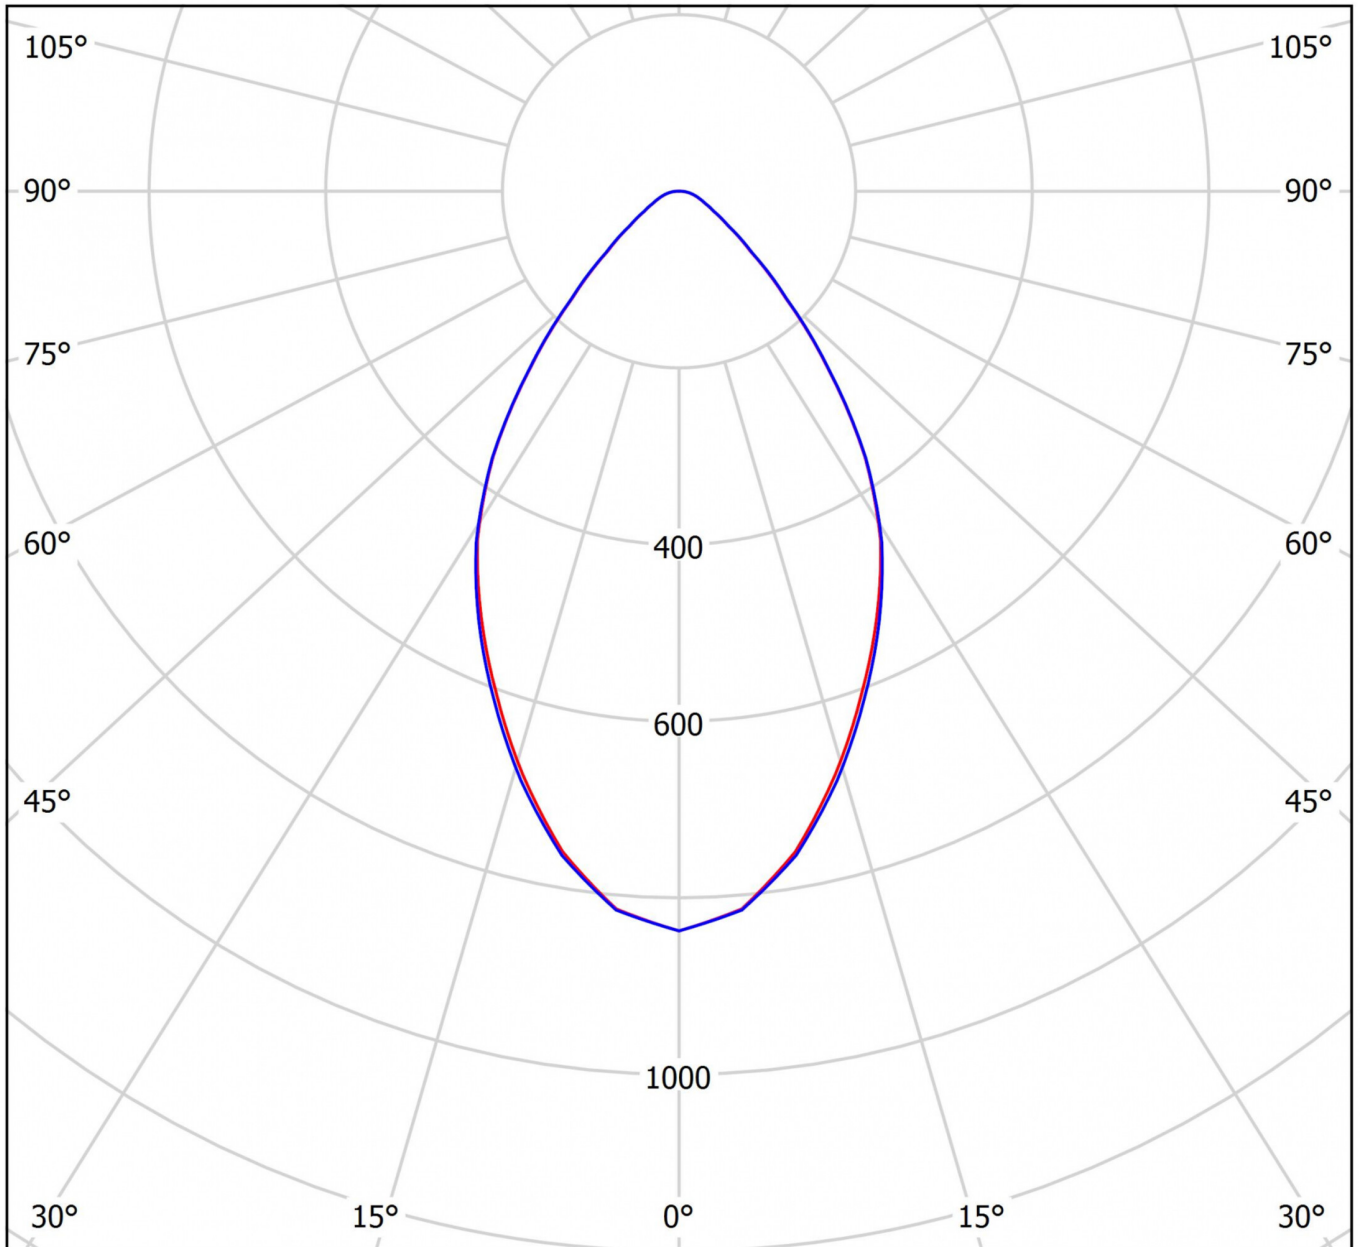

## TECHNICAL DATA

Electrical data	
Input Voltage AC	AC 220-240V / 50-60Hz
Power Factor	0.95
System power	23 W
Luminaires on B10A fuse	14 Stk.
Luminaires on B16A fuse	24 Stk.
Luminaires on C10A fuse	24 Stk.
Luminaires on C16A fuse	40 Stk.
Connection cross section	1.5 mm <sup>2</sup>
Electrical version	with internal operating device, switchable
CASAMBI Ready	Yes
Photometrical data	
Light source	LED
Colour temperature	3,000 K
Rated luminous flux	2,400 lm
Luminous efficacy	104 lm/W
Light colour	830
Colour rendering index (CRI)	> 80
Colour tolerance	3
Beam angle	64,2/64,4 °
Lifetime (h, at 25°C)	50,000 h, L80

**LIGHT DISTRIBUTION**

cd/klm

— C0 - C180

— C90 - C270

$\eta = 100\%$